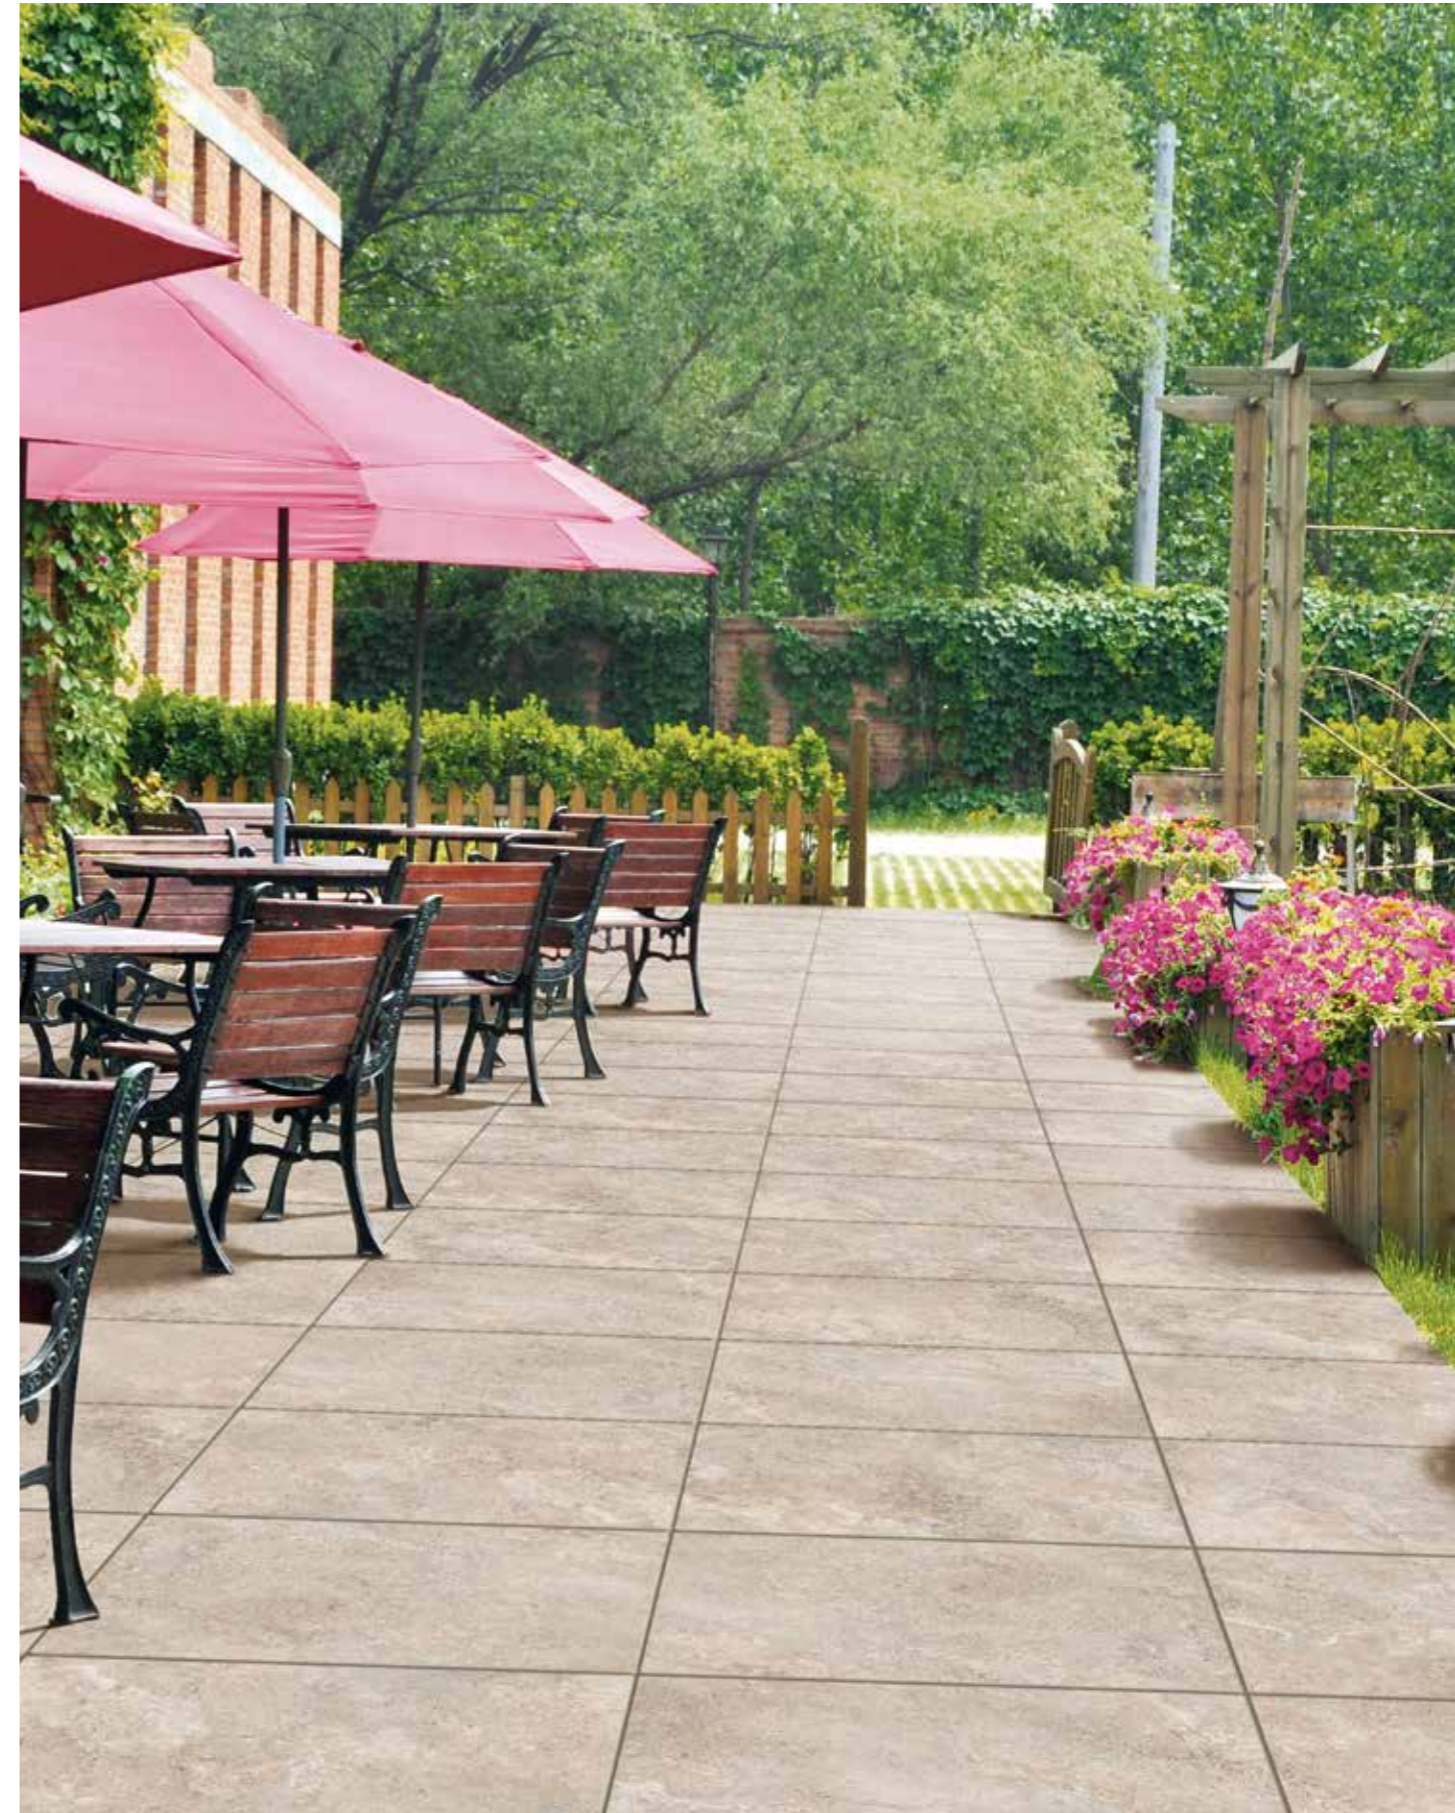

C20 Almond 60x90 cm RS - C20/24"x36" RS