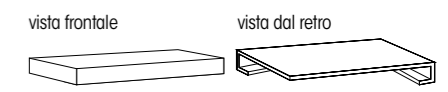

- •/*white
- •/*grey
- •/*almond
- •white - vein cut
- •grey - vein cut
- •almond - vein cut

Note - Notes - Notes - Anmerkungen
I battiscopa e gli elementi "L" vengono venduti a pz. e a scatola completa. Tutti gli altri pezzi speciali vengono venduti al pezzo. I gradini vengono prodotti solo su ordinazione (tempo minimo di consegna 20 gg lavorativi).
All skirting and monolithic L elements, priced per piece, are sold in full box. All other special trims are sold by piece. Steps are produced only on request (minimum delivery terms of 20 days).
Les plinthes et élément "L" sont vendues la pièce et par boîte complète. Les autres pièces spéciales sont vendus la pièce. Le plat de marche sont produit sur demande (délai minimum de 20 jours).
Die Sockelleisten und Stufen werden pro Stk. und Vollen Kartons verkauft. Stufen und Stufenecken werden nur auf Bestellung produziert (Lieferzeiten mindesten 20 arbeitstagen ab Auftragserteilung).