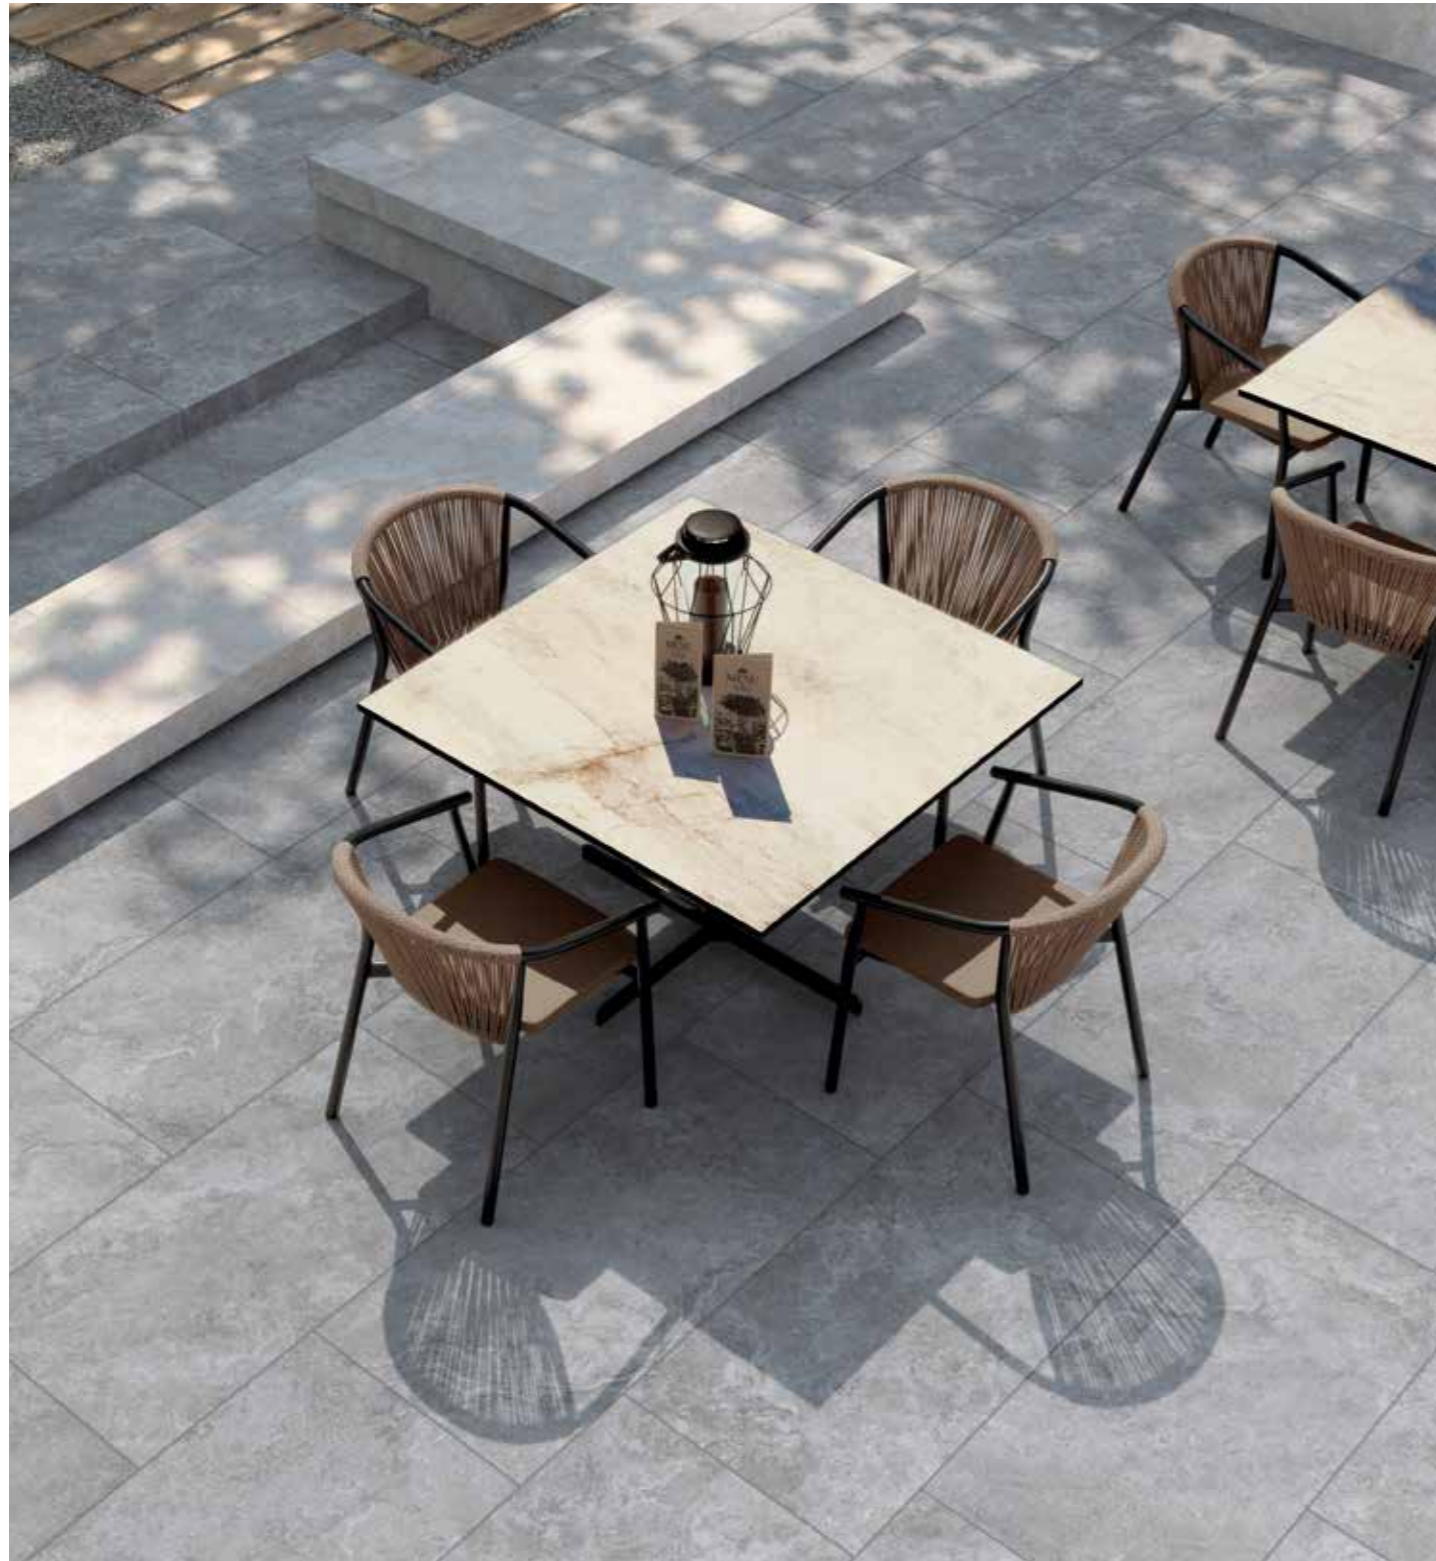

DOLOMIA STONE

C20 Grey e White 61,0x122 cm RS - C20/24"x48" RS
furniture: Athena Almond 121,0x121,0 cm LR/48"x48" LR