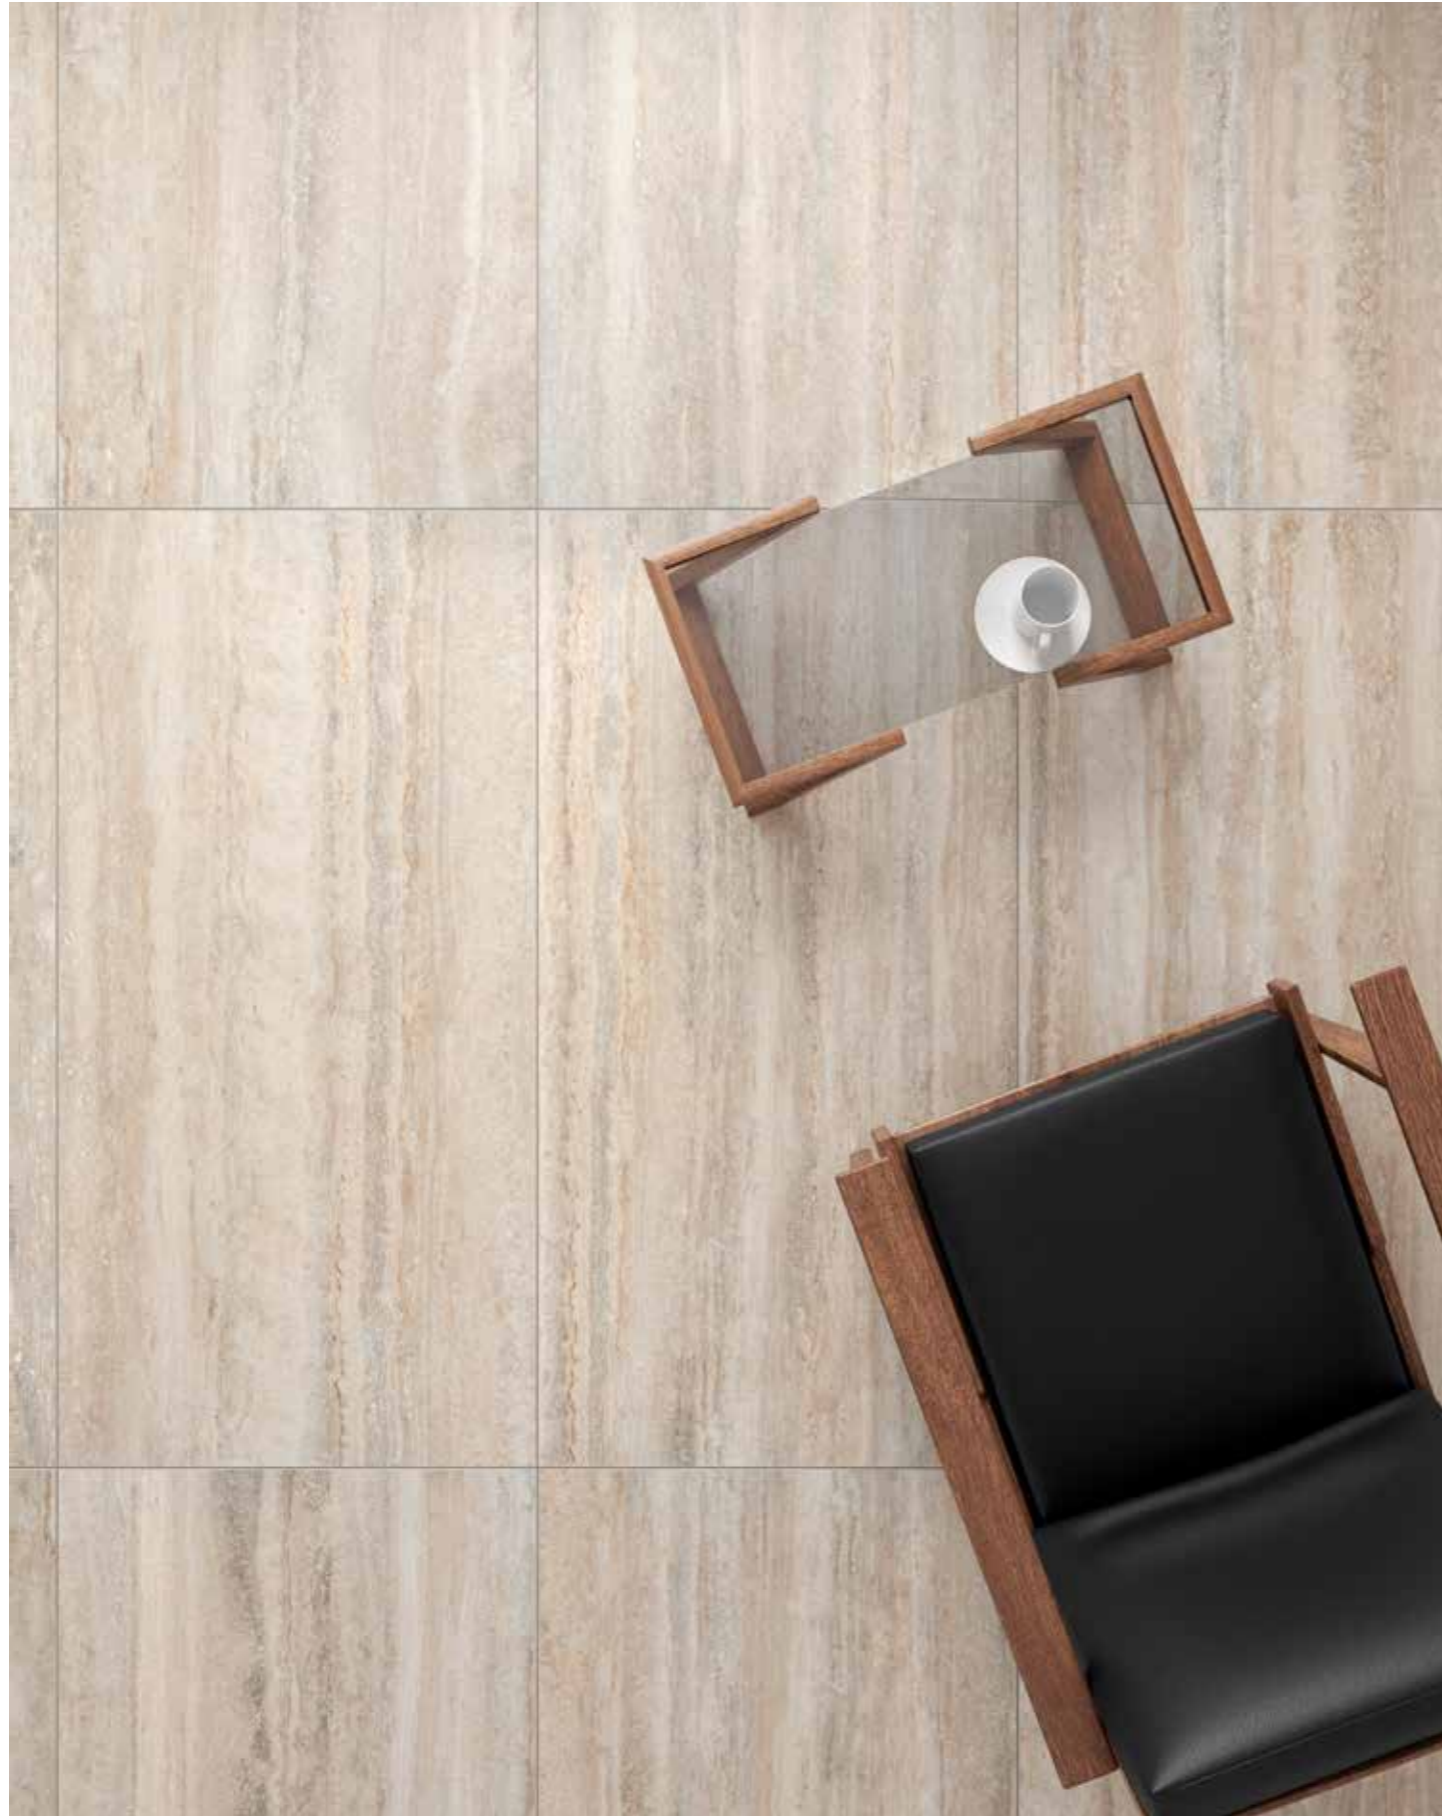

## C20

61,0x122,2 cm 24"x48" C20	RS A184
---------------------------	---------

White vein cut  
61,0x122,2 cm RS/24"x48" RS

floor: Almond vein cut 61,0x122,2 cm LCR/24"x48" LCR  
wall: White vein cut 61,0x122,2 cm LCR/24"x48" LCR